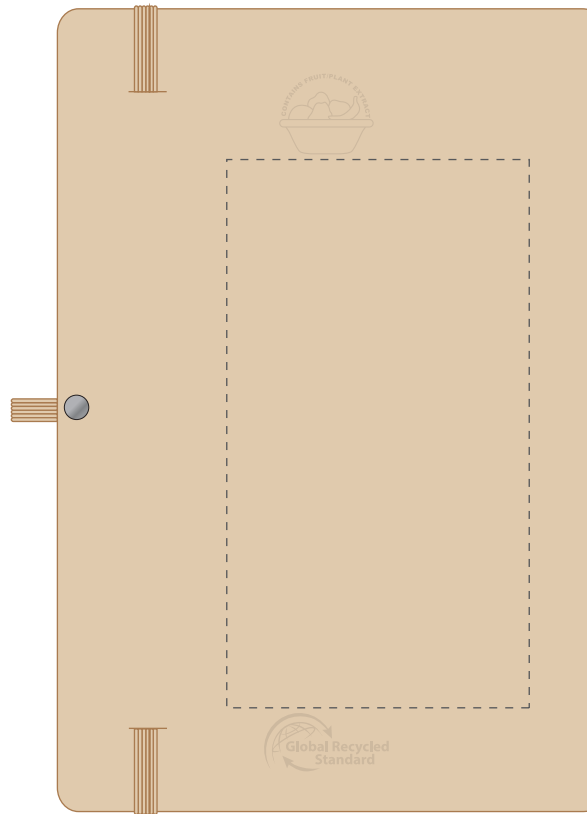

Your Ref:	Quantity:	Product Code: QS1021
Our Ref:	Version: 1	Product Colour: NATURAL

PRINTING CONCERNS:**PRODUCT INFO: DUE TO THE NATURE OF THE PRODUCT THE PRINT POSITION MAY VARY BY 2 - 3 MM**

Please note that this product has Sustainability Markings that are not visible from this perspective

We stock this item in the following colours

**PANTONE REFERENCE(S)**

 Full colour printing

ARTWORK SCALE 50%

Product Image for visualisation
- colours may vary

CENTRED TO PRINT AREA
CENTRED TO NOTEBOOK

The dashed line is to demonstrate print area and will not appear on your printed item

To proceed, please approve visual via the online system.

ARTWORK SCALE 100%
Digital print area: 80mm x 145mm